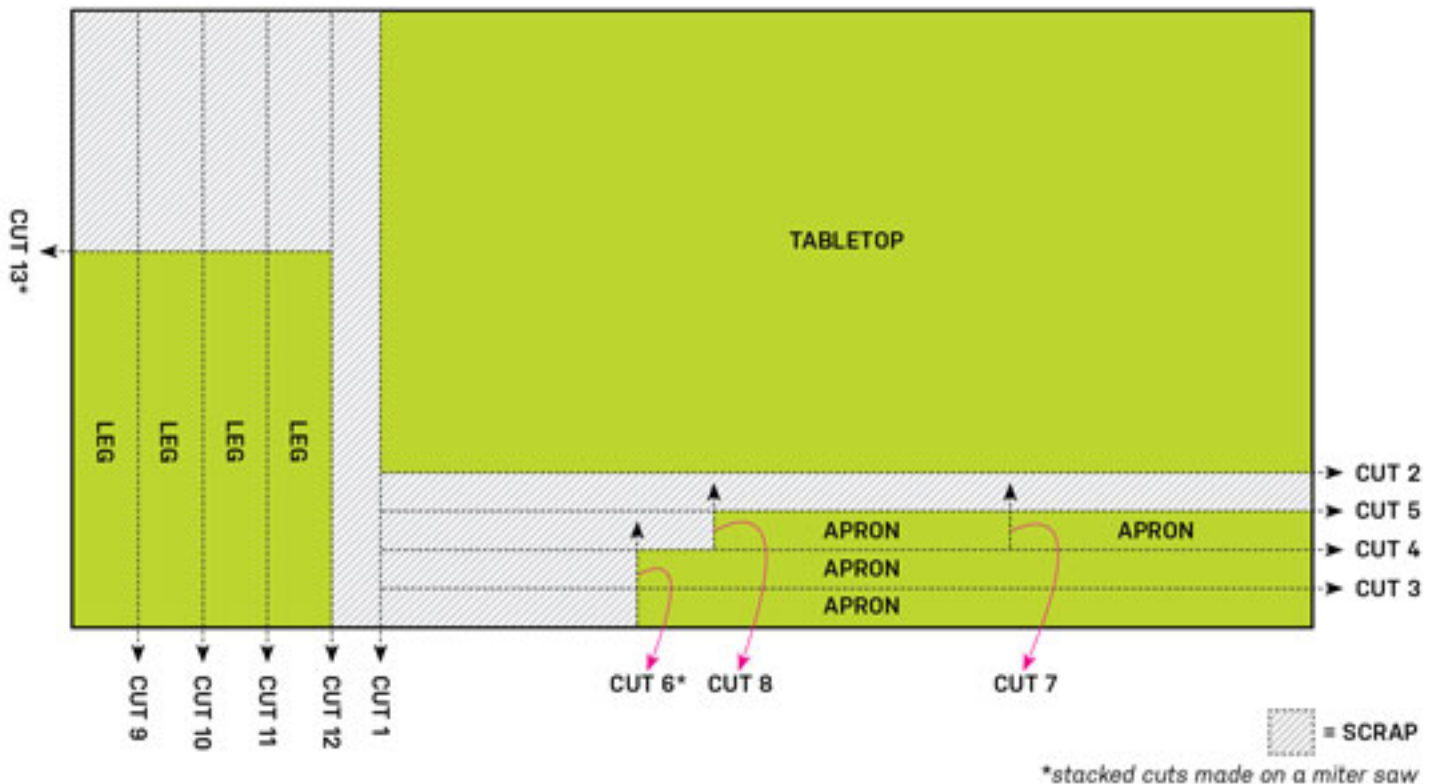

Shopping List

Qty.	Description
1	Full (4' x 8') sheet of Baltic birch plywood (tabletop, apron, and legs)
16	Kreg 1 1/4" coarse washer-head pocket screws (apron and leg assembly)
6	2" x 1/4" zinc L-brackets (apron-to-tabletop assembly)
24	No. 8 1/4" zinc flathead screws (apron-to-tabletop assembly)
1	Quart wipe-on satin polyurethane finish (clear)

*stacked cuts made on a miter saw